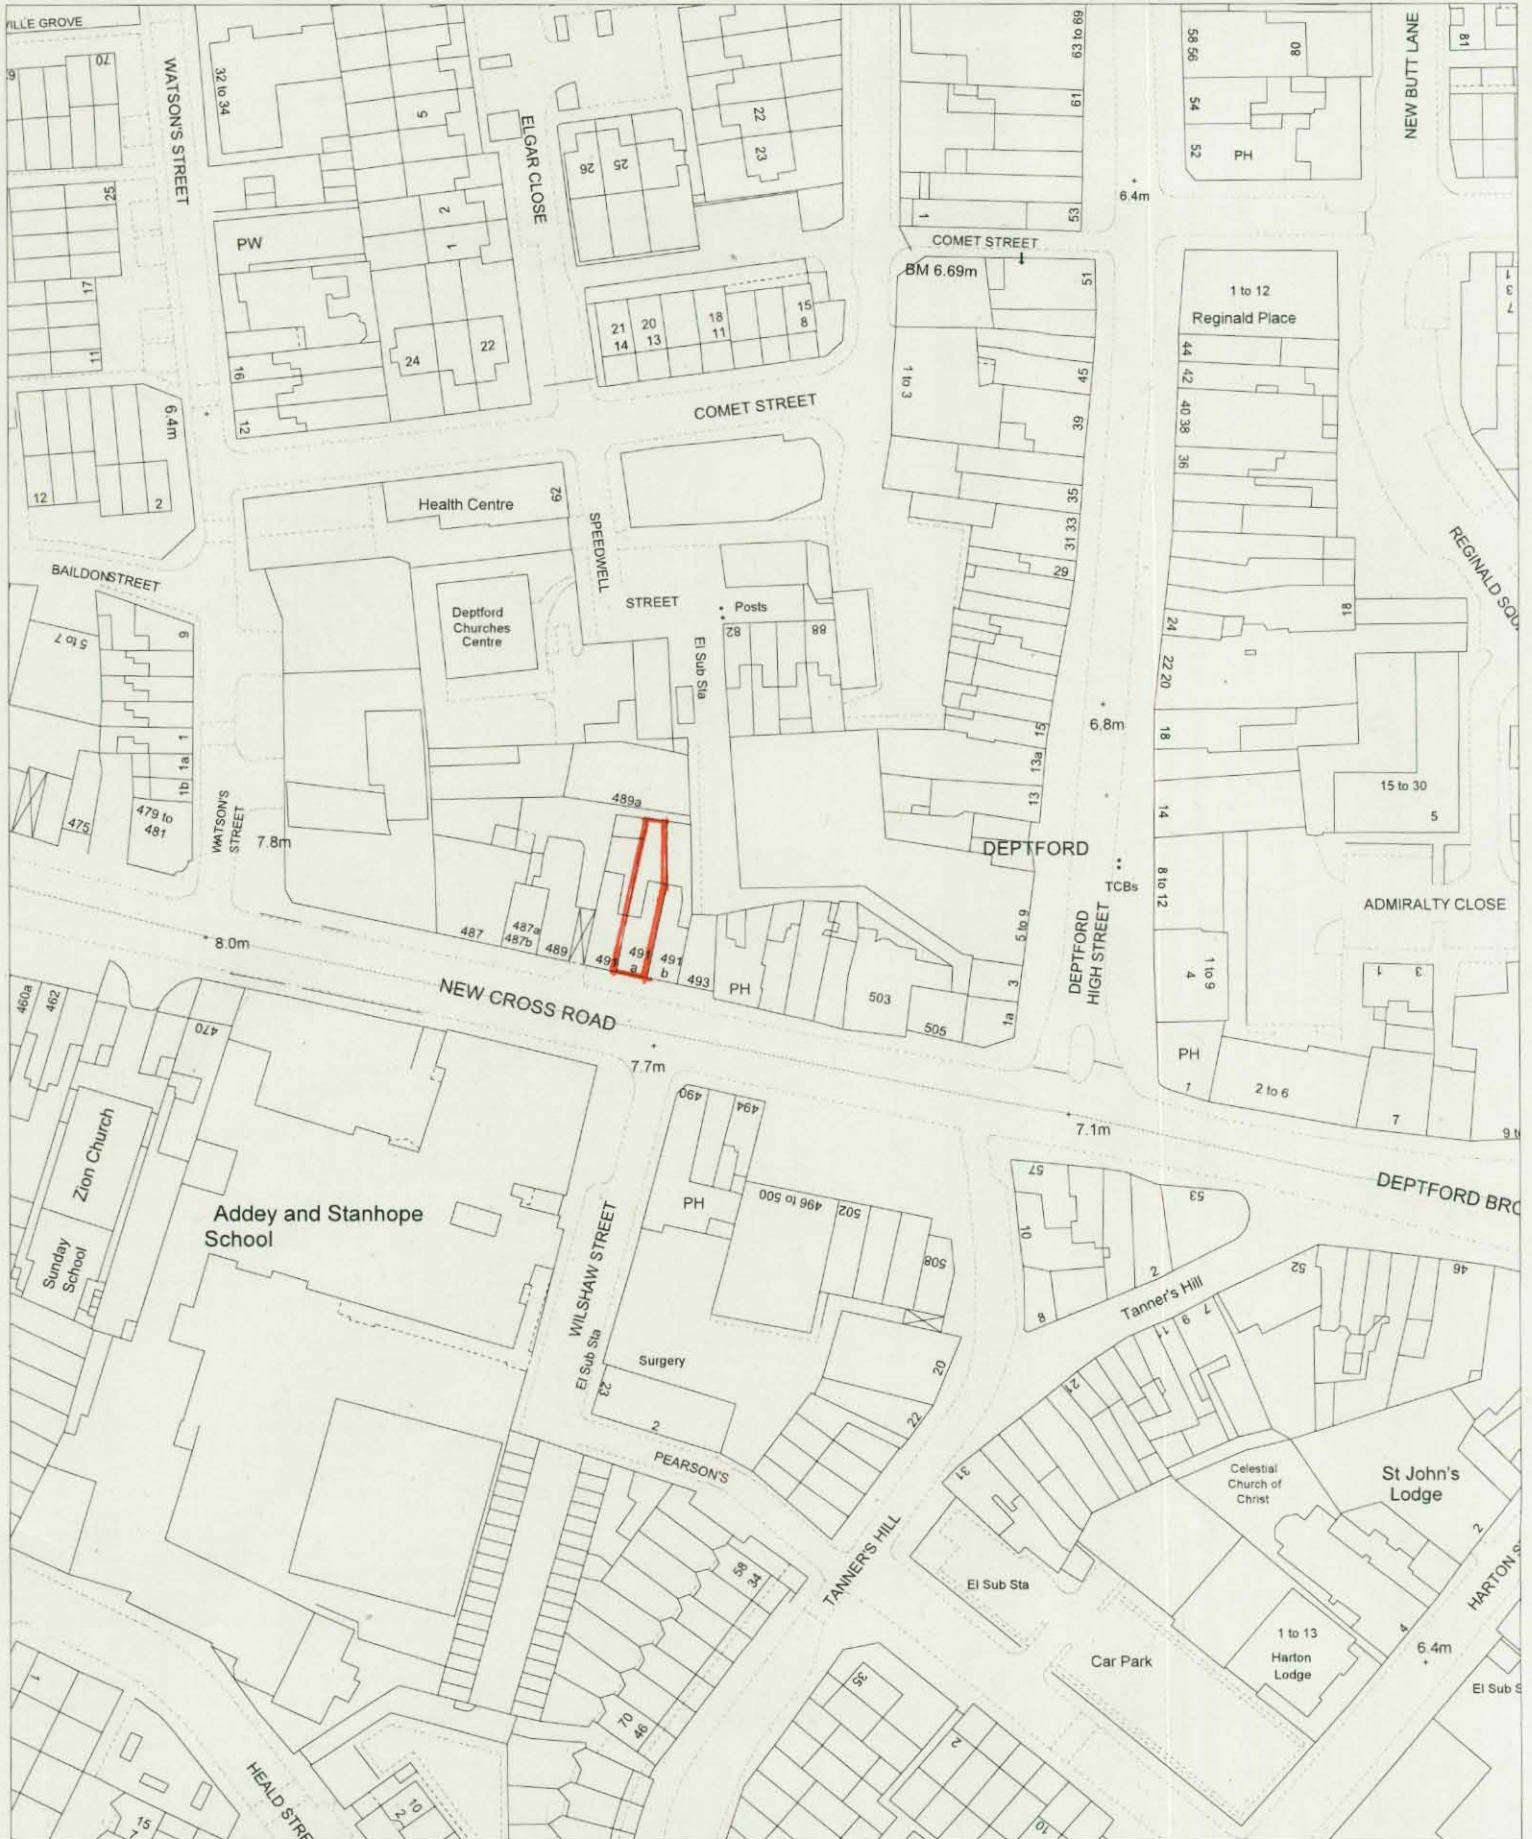

491A New Cross Road

Scale: 1250
Base on the
Ordnance Survey map
Licence no: 100017710
London, SE6 4RU

Date: 25/03/15